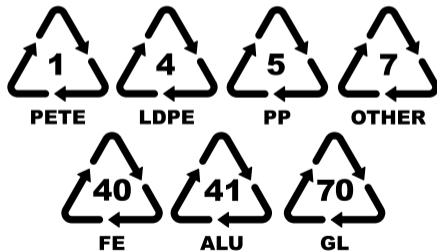

BOTTLE MIXED